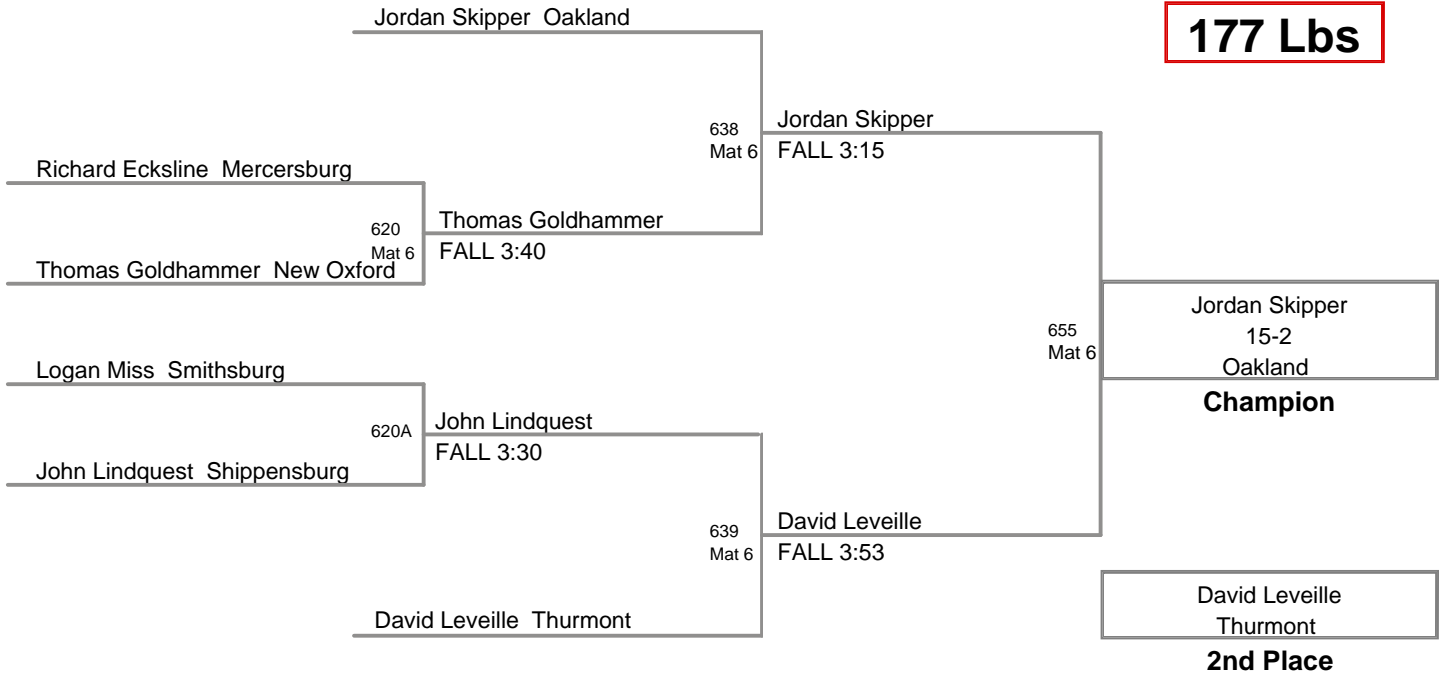

MAWA
Open (on Mat 6)

177 Lbs