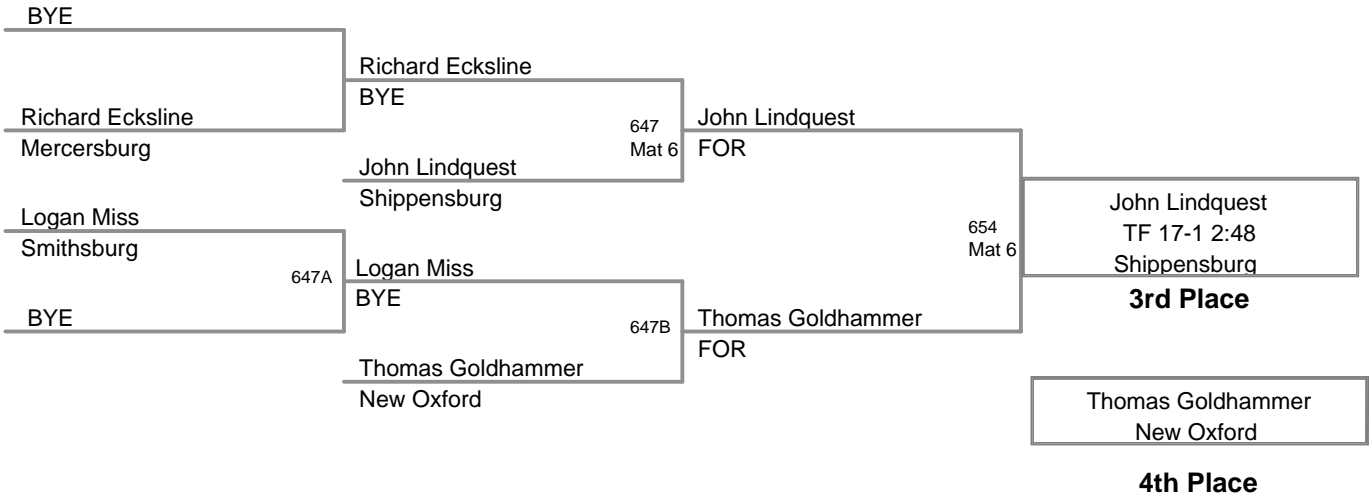

MAWA
Open (on Mat 6)

177 Lbs