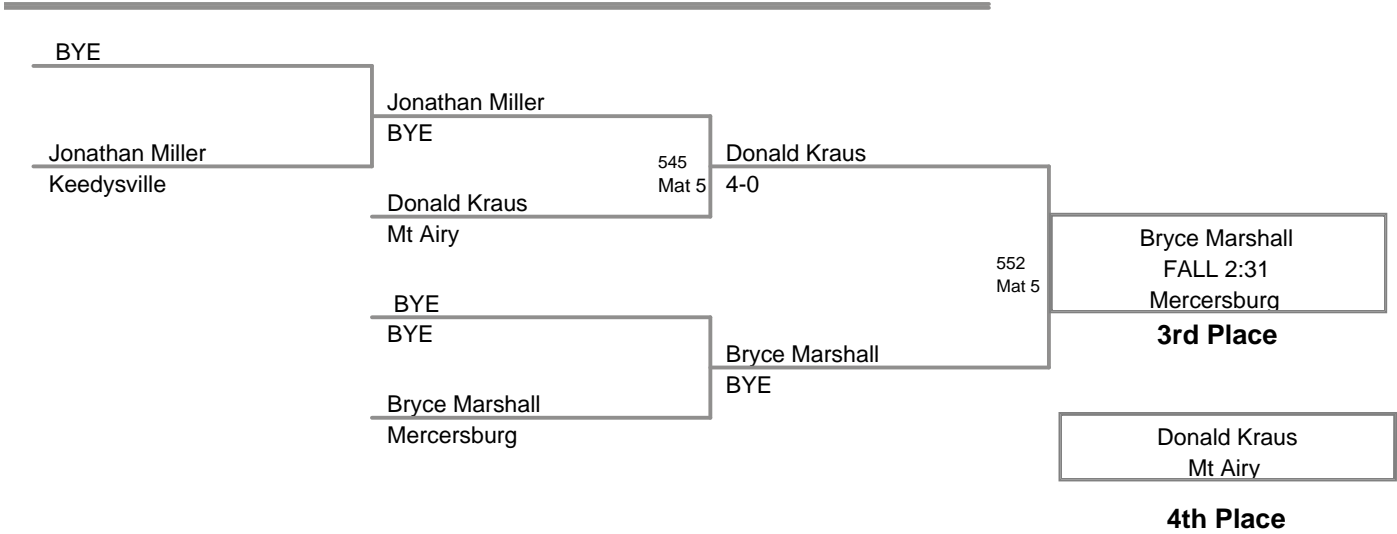

Chad Leggett
Aspers

Champion

Dillon Drum
Chambersburg

2nd Place

3rd Place

MAWA
Open (on Mat 5)

135 Lbs

MAWA
Open (on Mat 6)