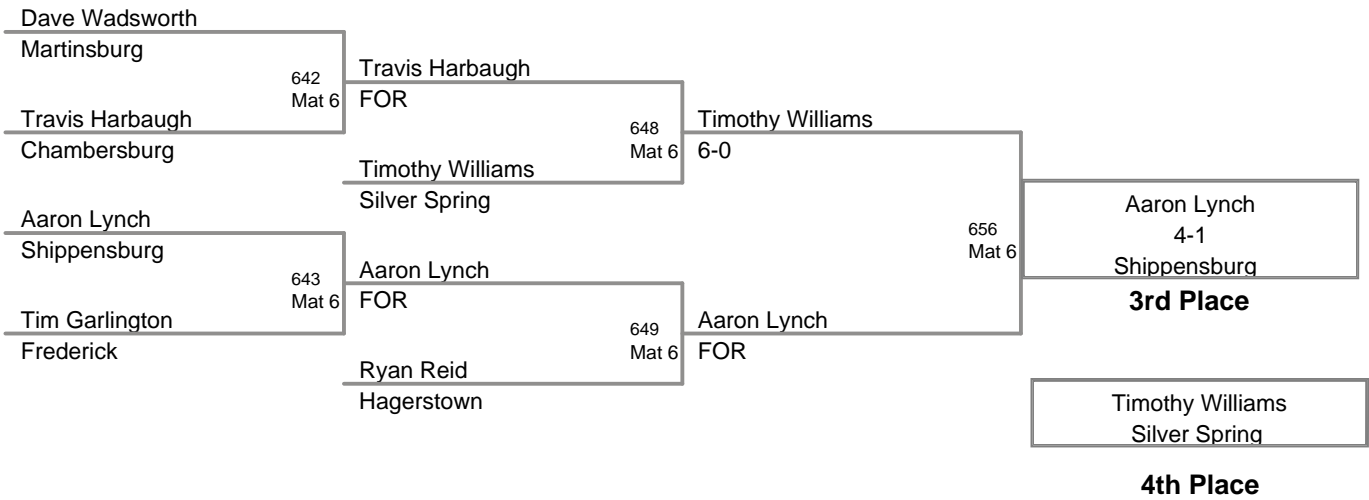

3rd Place

MAWA
Open (on Mat 6)

177 Lbs

MAWA
Open (on Mat 1)

190 Lbs

MAWA
Open (on Mat 6)

215 Lbs

MAWA
Open (on Mat 4)