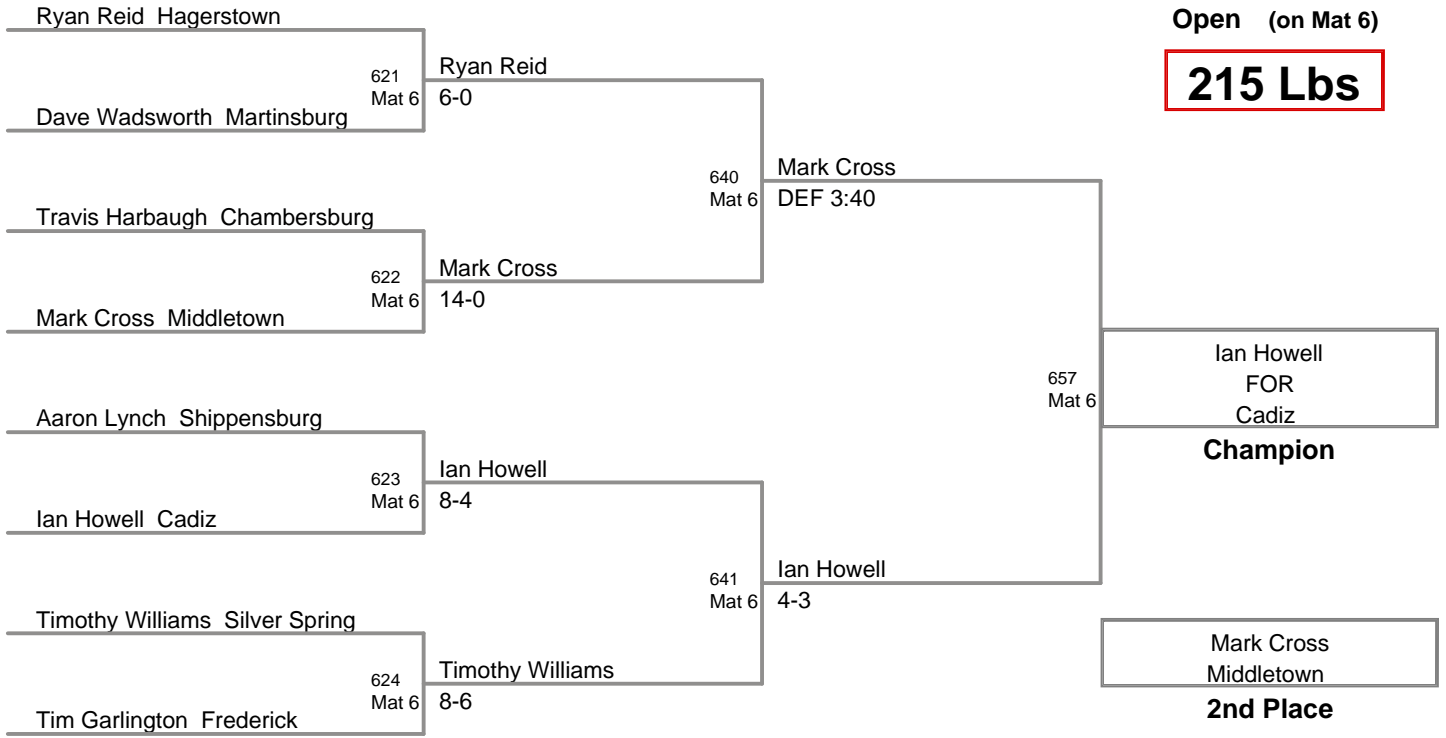

3rd Place

MAWA
Open (on Mat 6)

177 Lbs

MAWA
Open (on Mat 1)

190 Lbs

MAWA
Open (on Mat 6)

215 Lbs

MAWA
Open (on Mat 4)