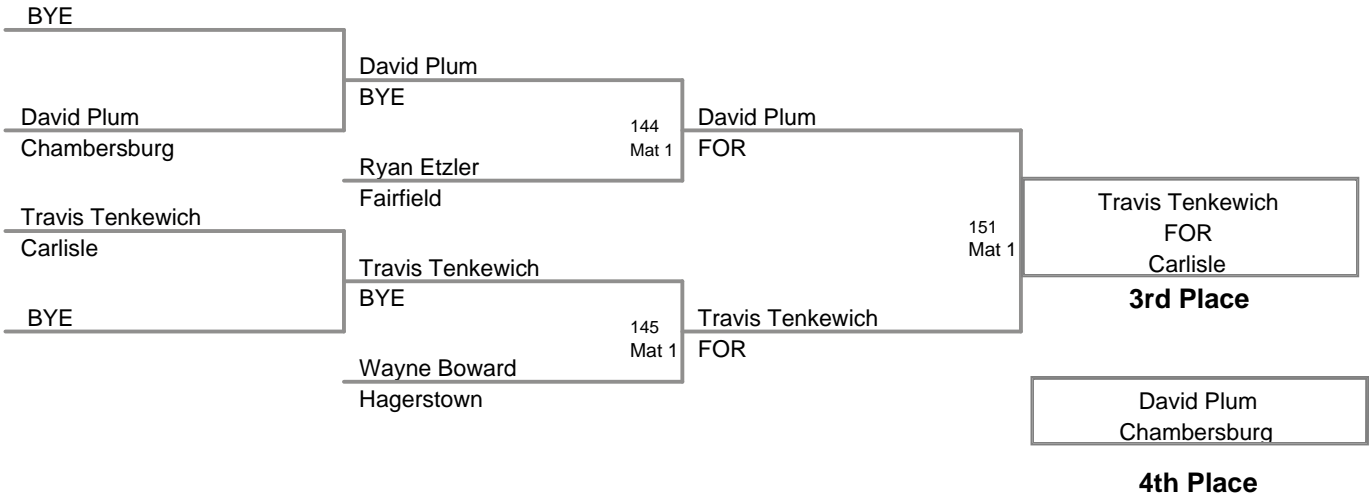

Dave Crown
Carlisle

Champion

Justin Hovermale
Smithsburg

2nd Place

Charles Anderson
Boonsboro

3rd Place

MAWA
Open (on Mat 1)

158 Lbs