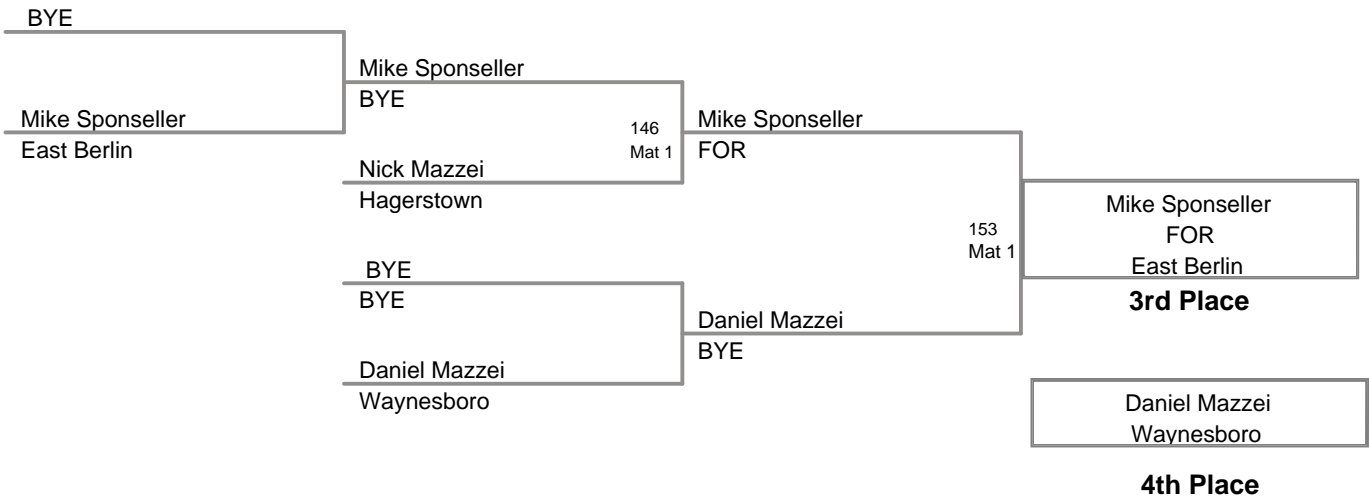

MAWA
Open (on Mat 1)

190 Lbs