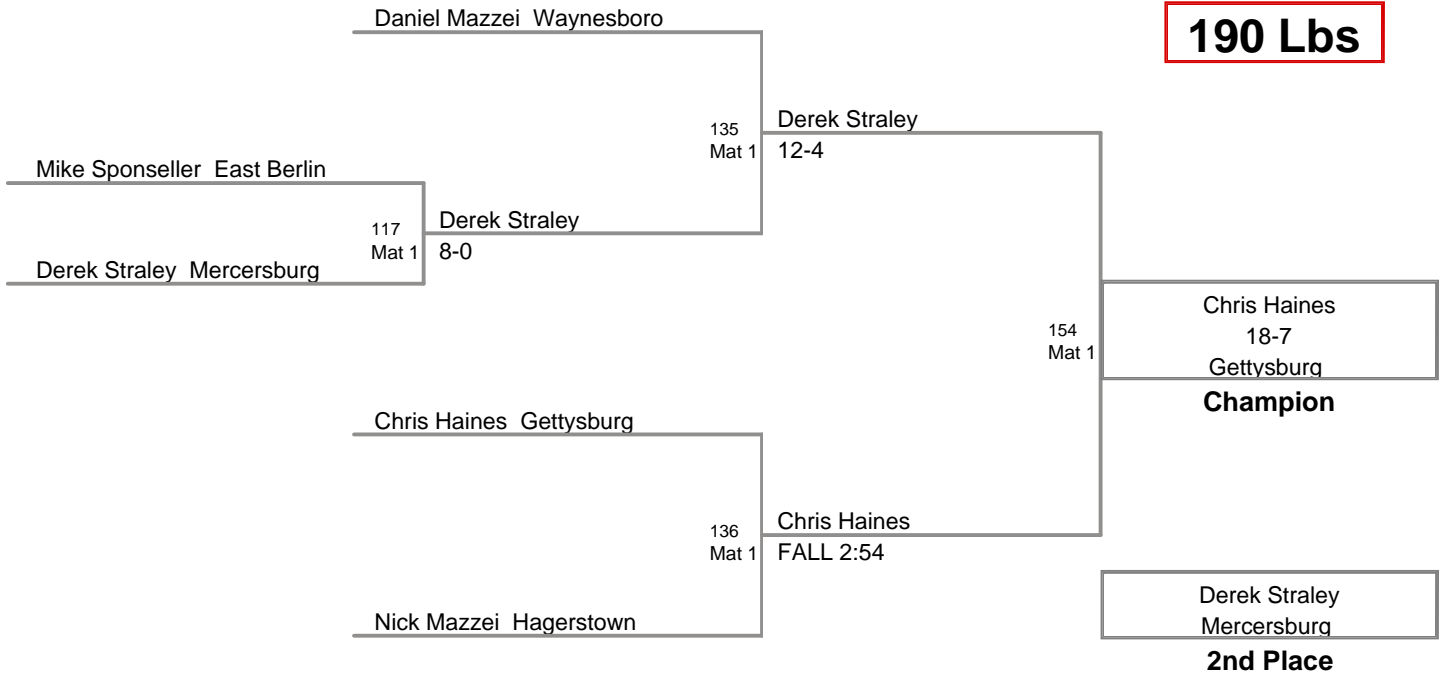

MAWA
Open (on Mat 1)

190 Lbs