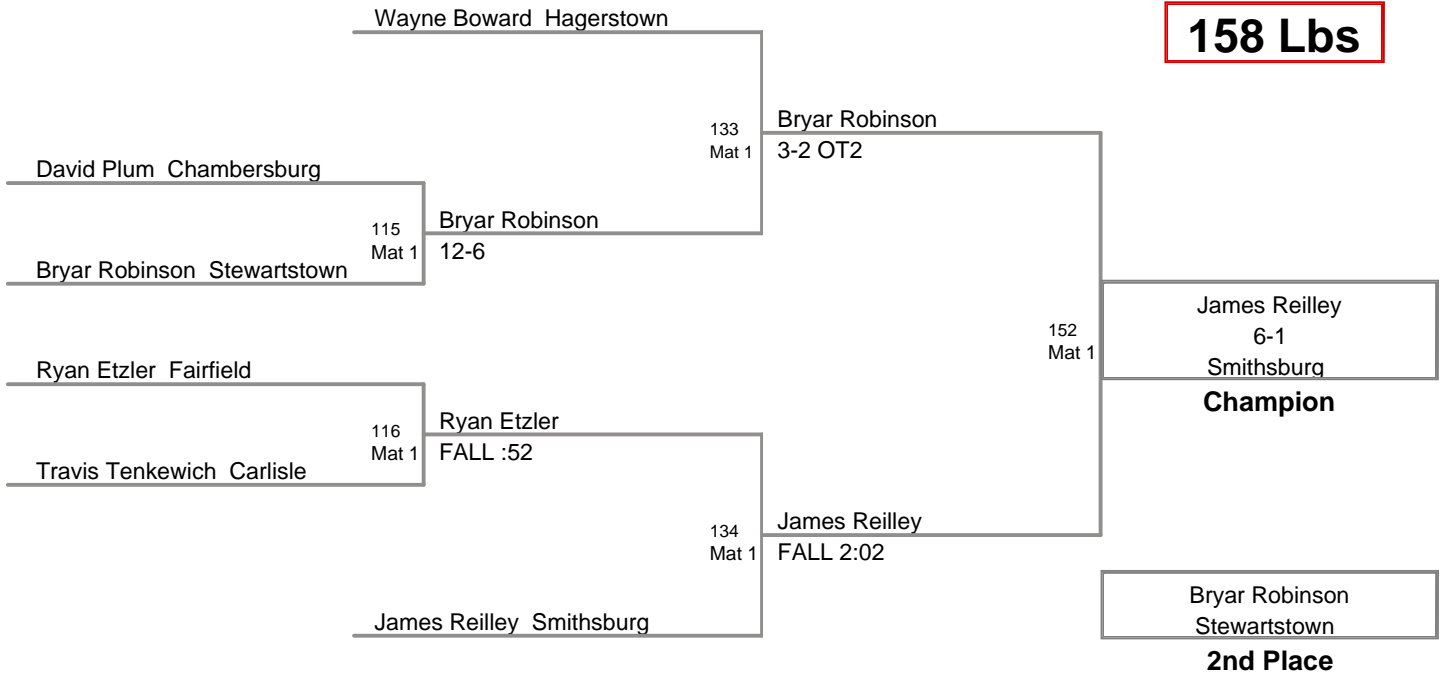

Dave Crown
Carlisle

Champion

Justin Hovermale
Smithsburg

2nd Place

Charles Anderson
Boonsboro

3rd Place

MAWA
Open (on Mat 1)

158 Lbs