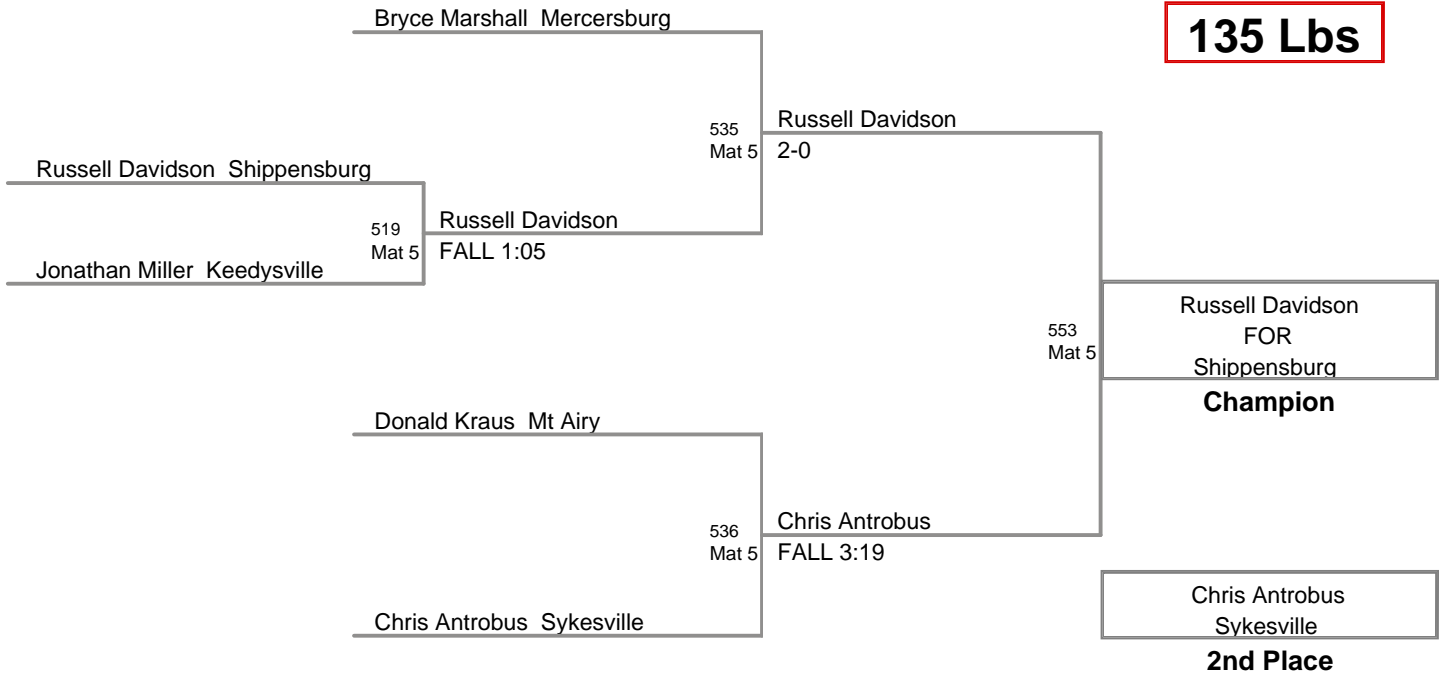

Chad Leggett
Aspers

Champion

Dillon Drum
Chambersburg

2nd Place

3rd Place

MAWA
Open (on Mat 5)

135 Lbs

MAWA
Open (on Mat 6)